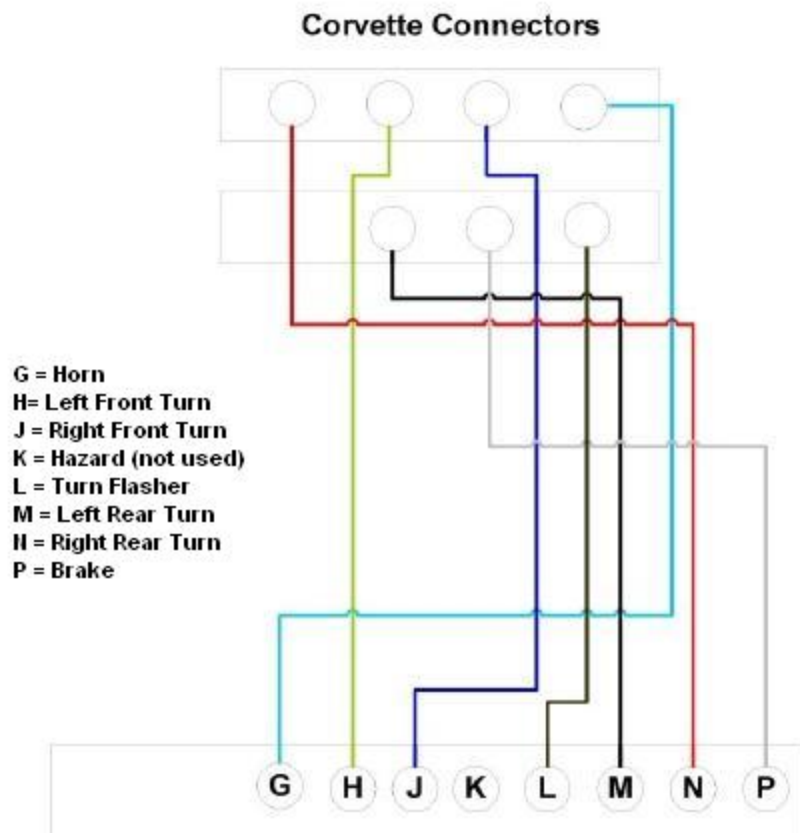

65 Corvette Column Wiring

Flaming River Connector
GM 4 ¼ Standard
Use FR20118 Adaptor Kit

* Wire Colors for display only